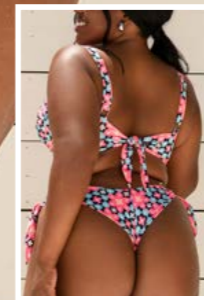

04B.160.5673 - TOP PLUS TRANSPASSADO COM BOJO REMOVÍVEL
46/48/50/52