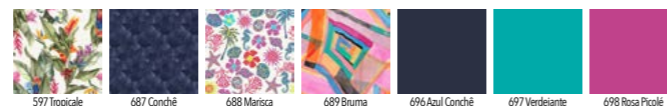

CONFIRA O
VÍDEO DESTE
LOOK.